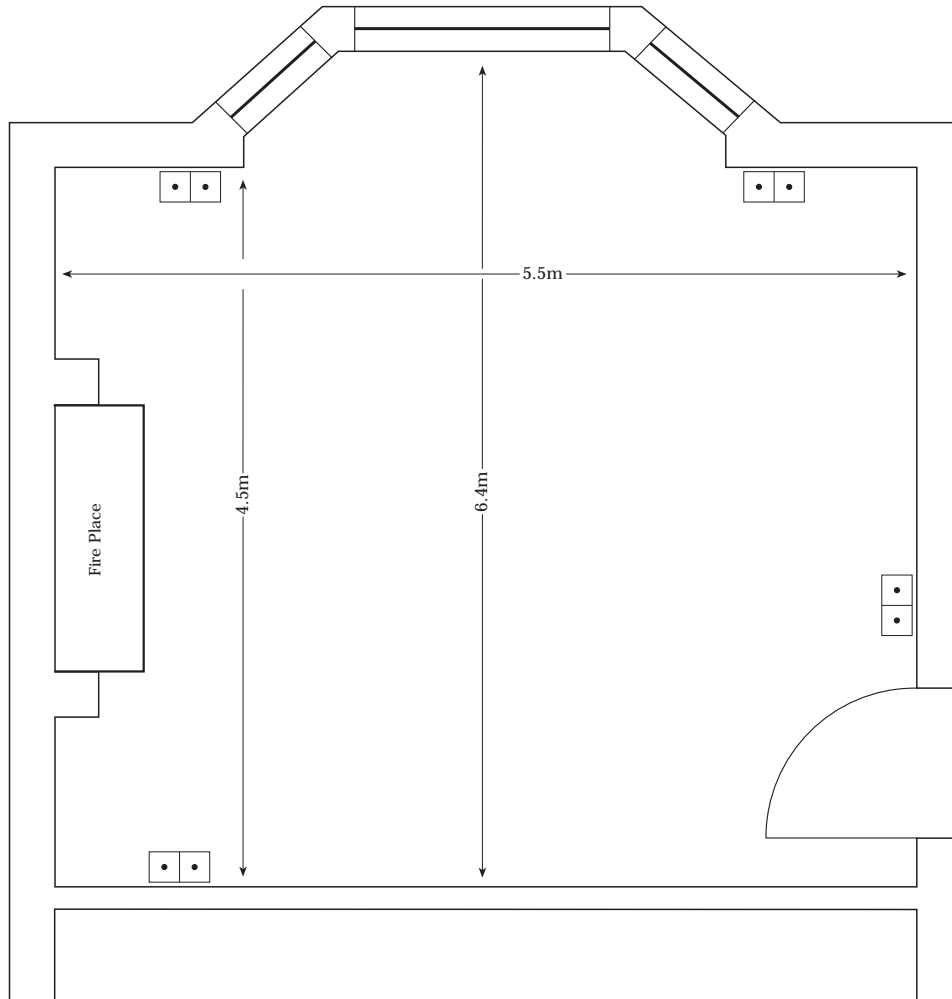

# Double Bridal Room

2nd Floor  
(Rear)

**KEY :**  
(Scale 1:50)

	Window
	Walls
	Fire Place
	Power Socket