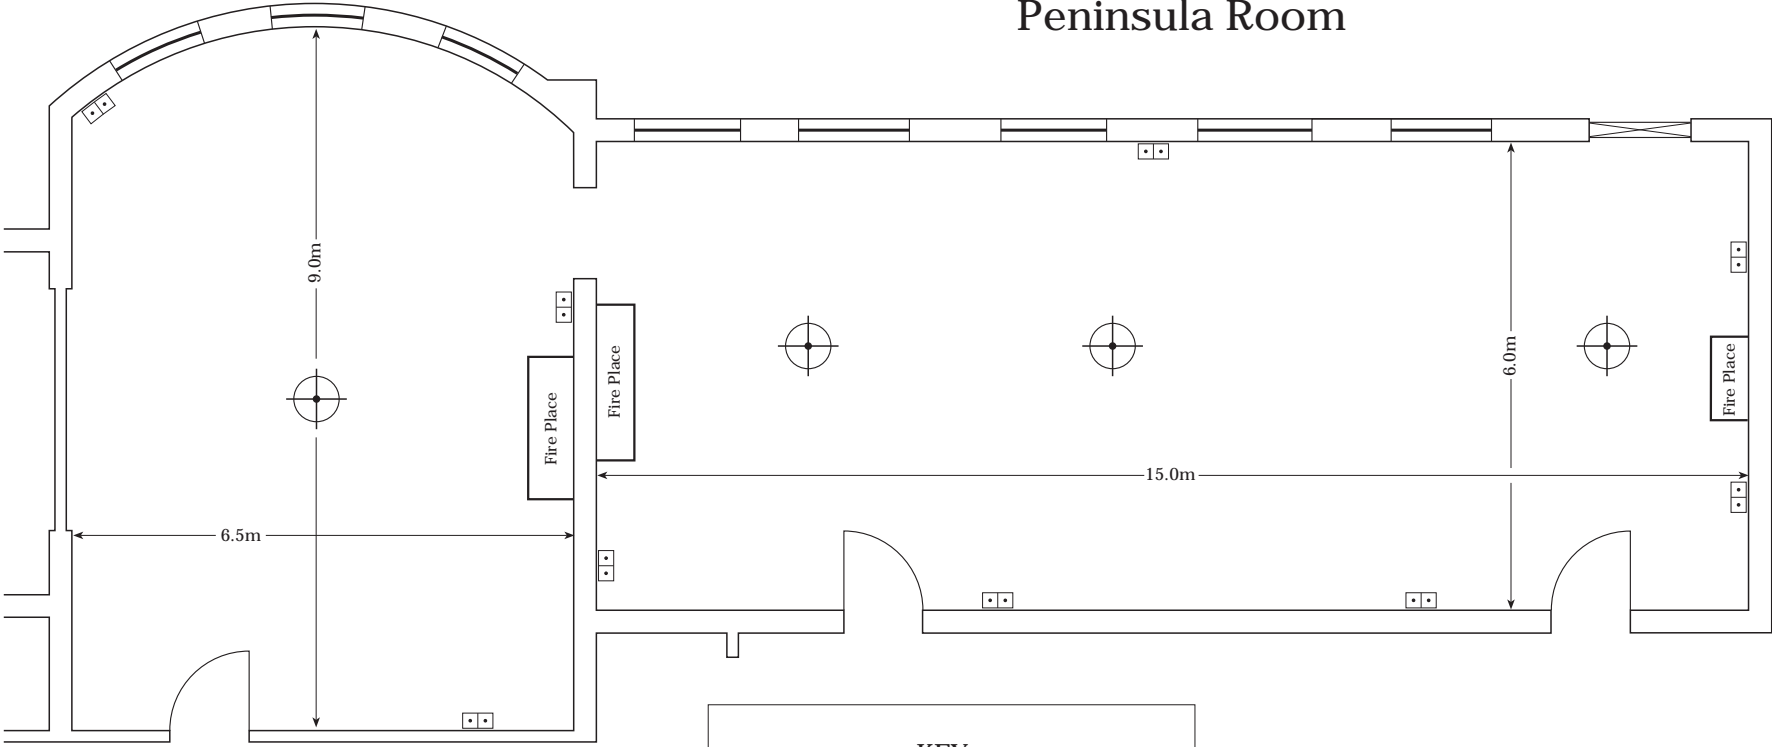

Waterloo Room

Peninsula Room

KEY :
(Scale 1:100)

	Fire Exit
	Window
	Walls
	Fire Place
	Chandelier/ Light
	Power Socket